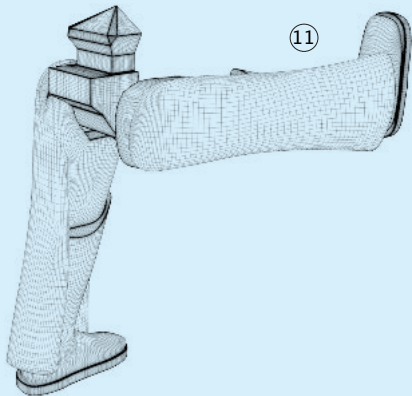

DARTH
VADER

Overall measures

KYLO REN
ASSEMBLY GUIDE

1

2

3

4

5