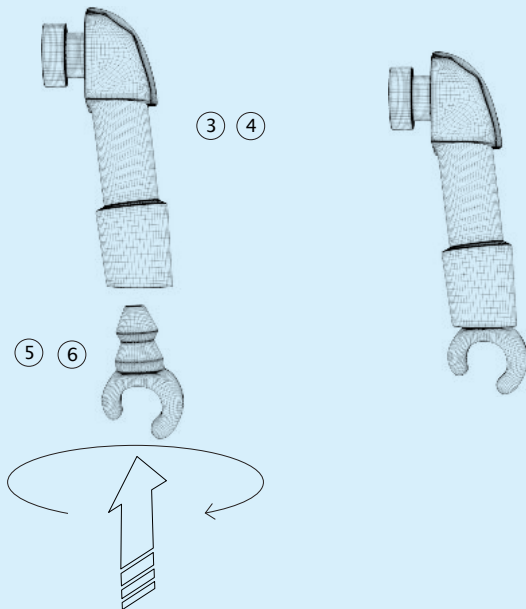

DARTH
VADER

Overall measures

KYLO REN
ASSEMBLY GUIDE

1

2

3

4

5