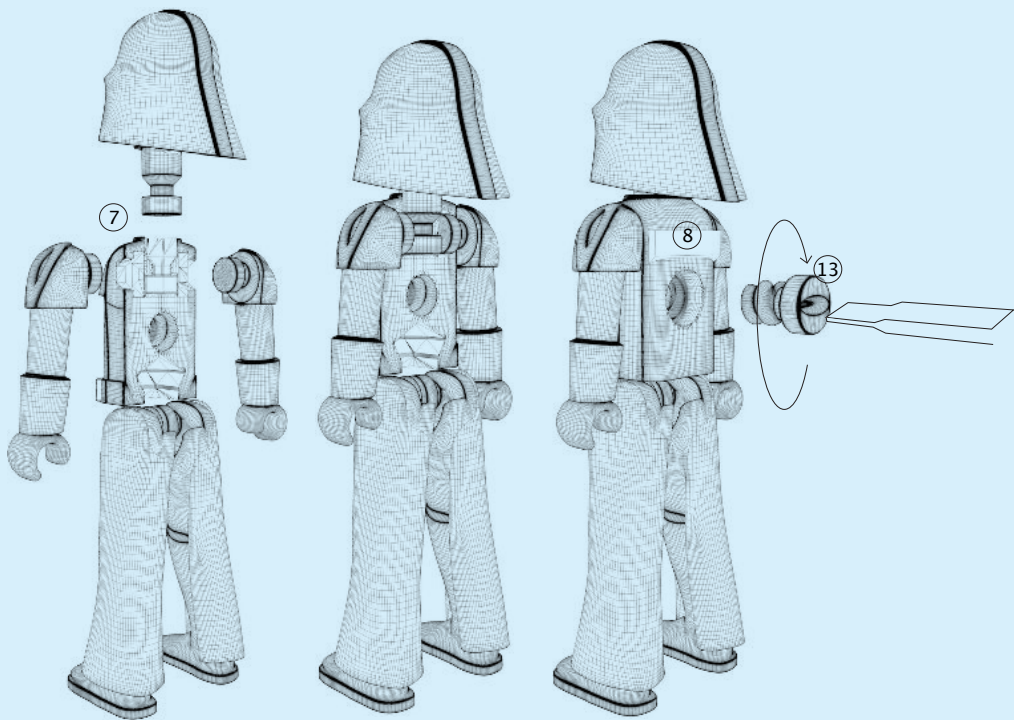

DARTH
VADER

Overall measures

KYLO REN
ASSEMBLY GUIDE

1

2

3

4

5