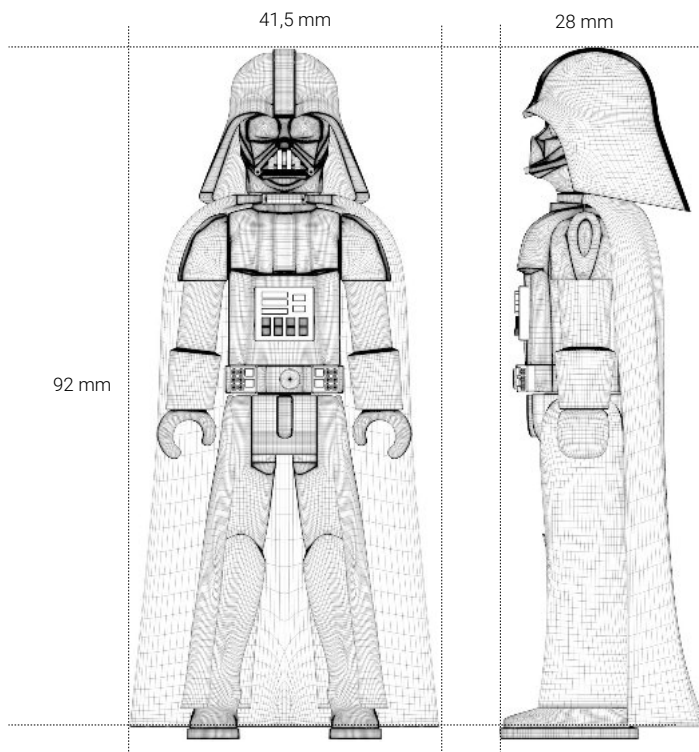

DARTH
VADER

Overall measures

KYLO REN
ASSEMBLY GUIDE

1

2

3

4

5