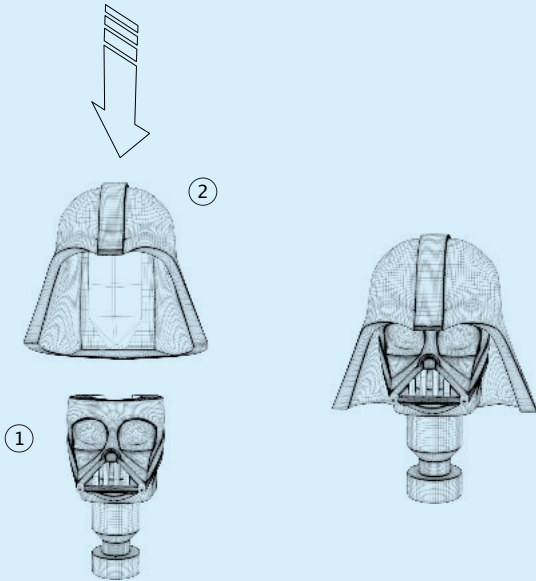

DARTH
VADER

Overall measures

KYLO REN
ASSEMBLY GUIDE

1

2

3

4

5